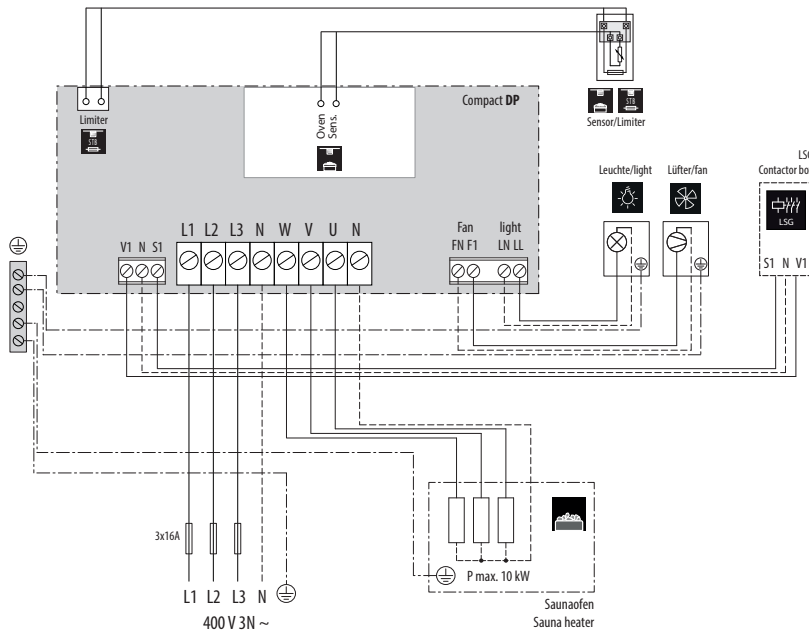

### Your advantages:

- Large colour 3,5" TFT display.
- Modern, slim design housing, only 65 mm depth
- 10 kW switching capacity.
- Easy installation, very simple to use
- 4 user profiles with pre-programmed settings
- Output for light and fan, numerous additional functions
- Made in Germany - quality by EOS

### Specifications and features:

Housing:	Plastic, white or anthracite design
Temperature control:	30 - 115 °C
Heating time limitation:	6 h, 12 h, 18 h or unlimited
Time preselection:	yes, up to 24 h
Dimensions (HxWxD):	220 x 255 x 65 mm
Switching capacity:	10 kW, extendable
Light output:	230V 1N ~, max 100 W
Fan output:	230V 1N ~, max 100 W
Power supply:	400 V 3N ~ 50 Hz
Installation:	Wall-mounting or semi-recessed
Other functions:	Holiday home mode, 4 user profiles, EOSafe support, error messages and others.

## Connection overview

## Technical specifications

Item no.	Colour	Electrical connection	Switching capacity	Power extension via LSG unit	Temper. control range	Output for light and fan	Heating time limitation	Dimensions H/W/D in cm	Ambient temperature in operation	Weight without packing
94 7431	anthracite	400 V 3N ~ 50Hz	10 kW, extendable	yes	30 - 115 °C	max. 100 W each	6 h, 12 h, 18 h, ∞	22 / 25,5 / 6,5	-10 to +40 °C	1,2 kg
94 7427	white									