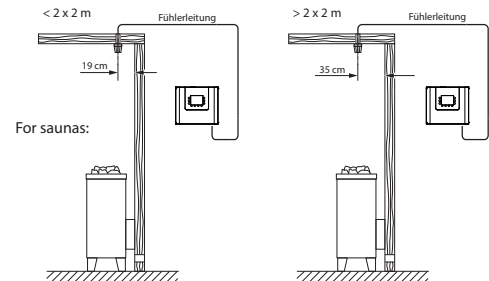

Spare parts and accessories

Description	Item no.
Additional high limiter beige	94 7443
Additional high limiter anthracite	94 7444
Temperature sensor beige	94 7437
Temperature sensor anthracite	94 7438

Technical specifications

Item no.	Colour	Electrical connection	Switching capacity	Power extension via LSG unit	Temper. control range	Output for light and fan	Heating time limitation	Dimensions H/W/D in cm	Ambient temperature in operation	Weight without packing
94 7431	anthracite	400 V 3N ~ 50Hz	10 kW, extendable	yes	30 - 115 °C	max. 100 W each	6 h, 12 h, 18 h, ∞	22 / 25,5 / 6,5	-10 to +40 °C	1,2 kg
94 7427	white