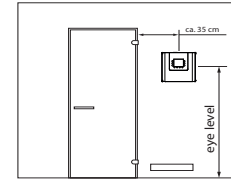

Installation

Sensor installation